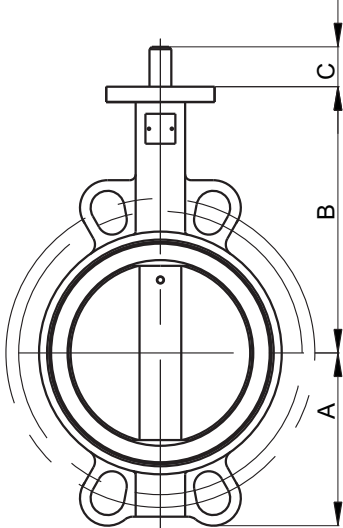

CLASS 125/ CLASS 250/
PN 16/PN25/JIS 10K/JIS 16K

Wafer Butterfly Valves

Appearance

Fit DN40-DN350 Wafer Butterfly valves