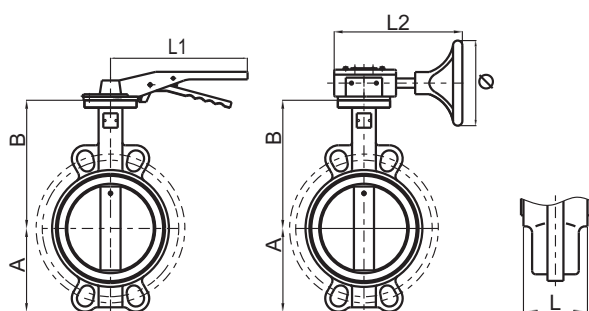

CLASS 125/ CLASS 250/
PN16/PN25/JIS 10K/JIS 16K

Wafer Butterfly Valves

Fig. 2302

Valve Standard :

Comply with ISO 5752/BS 5155/
BS EN 593/MSS SP-67/API 609
Lever / Worm Gear Operator, Epoxy Coated

Pressure Temperature Ratings

Working pressure	16bar/25bar
Testing Pressure	Shell:24bar/37.5bar
	Seat:17.6bar/27.5bar
Working Temperature	-20°C to 110°C EPDM Seat
	-10°C to 80°C NBR Seat
Suitable Media	Water, Oil & Gas

Material Specification

Part	Material	ASTM
Body	Cast Iron	A126 Class B
	Ductile Iron	A536 65-45-12
Disc	Ductile Iron	A536 65-45-12
	Bronze	B148 C95400
	Stainless Steel 304	A351 CF-8
	Stainless steel 316	A351 CF-8M
	Stainless steel 316	A276 S 316 00
Shaft	Stainless Steel 410	A276 S 410 00
	Stainless Steel 431	A276 S 431 00
Seat Ring	EPDM / NBR	
	Stainless Steel 304	A276 S 304 00
Taper Pins	Stainless Steel 316	A276 S 316 00
	Stainless Steel 410	A276 S 410 00
Key	Carbon Steel	
O-Ring	EPDM / NBR	
Bushing	PTFE	
	Bronze	B62 C83600

Dimensions

DN	mm	40	50	65	80	100	125	150	200	250	300	350	400
	inch	1-1/2	2	2-1/2	3	4	5	6	8	10	12	14	16
A		68	80	89	95	114	127	139	175	203	242	267	316
B		110	161	175	181	200	213	226	260	292	337	368	400
L		33	42	45	45	51	55	55	60	67	76	76	102
L1		180	180	180	180	220	276	276	318	318	318	-	-
L2		-	212	212	212	212	212	212	305	305	300	300	423
Ø		-	145	145	145	145	145	145	285	285	285	285	385

DN	mm	450	500	550	600	650	700	750	800	900	1000	1200	-
	inch	18	20	22	24	26	28	30	32	36	40	48	-
A		334	370	433	468	484	530	565	602	661	724	869	-
B		422	480	533	562	540	626	660	666	722	806	938	-
L		114	127	151	151	172	165	167	188	203	216	276	-
L1		-	-	-	-	-	-	-	-	-	-	-	-
L2		423	490	490	490	416	532	532	483	483	600	628	-
Ø		385	385	385	385	385	425	425	425	425	425	425	-

Note: The butterfly valve can be supplied with electric or pneumatic actuator.